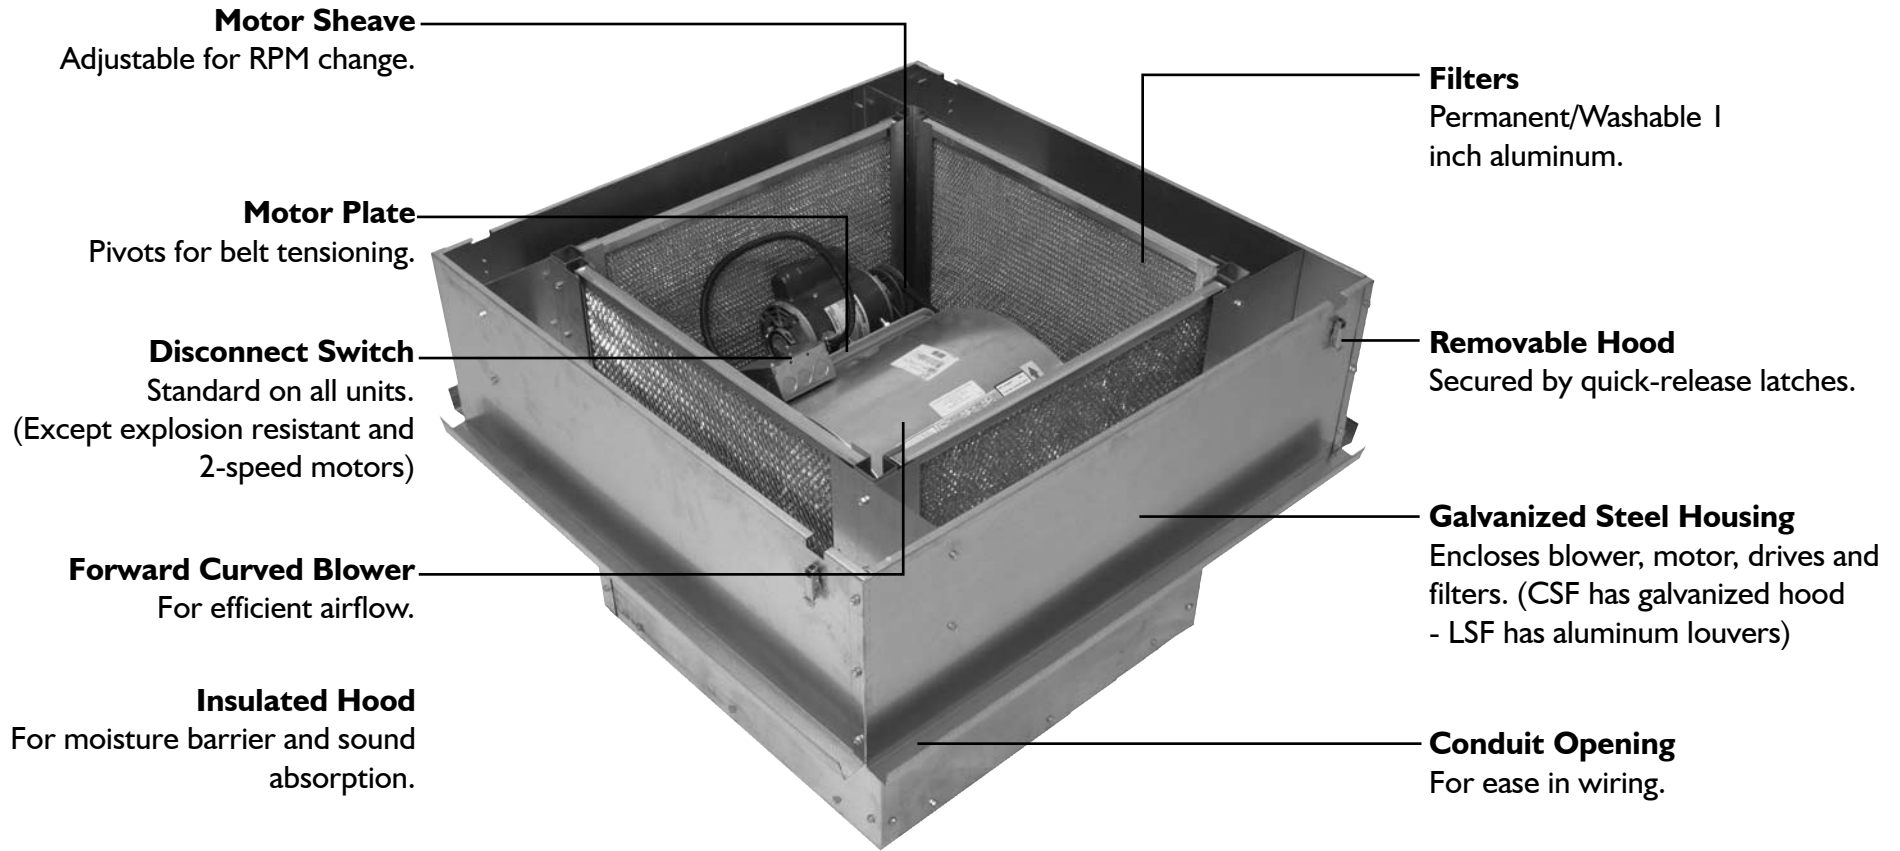

Models CSF & LSF Cutaway Diagram

5-Year Fan and Bearing Warranty
1-Year Motor Warranty

Factory Run & Tested
Assures dependable operation.

UL STANDARD 705
(optional)