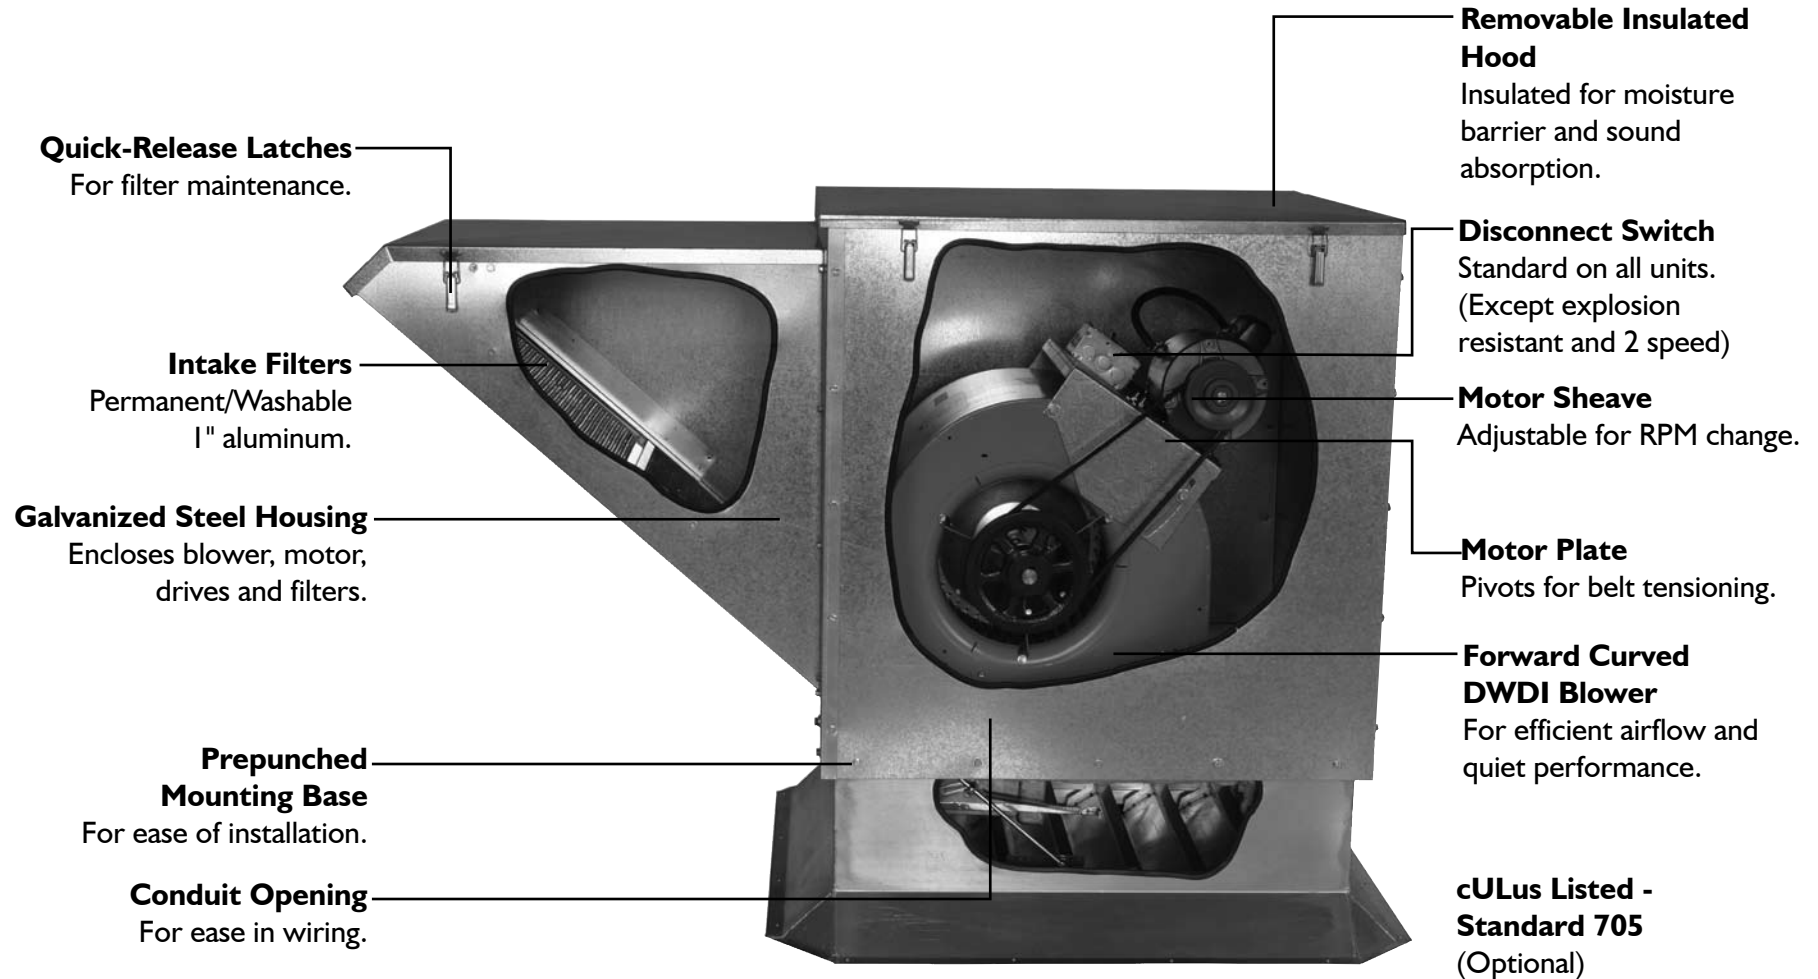

# Model KSF Cutaway Diagram

**Factory Run & Tested**  
Assures dependable  
operation.

**5 year fan and bearing warranty.  
1 year motor warranty.**

**AMCA Seal**  
Assures certified ratings  
of Air and Sound  
Performance.