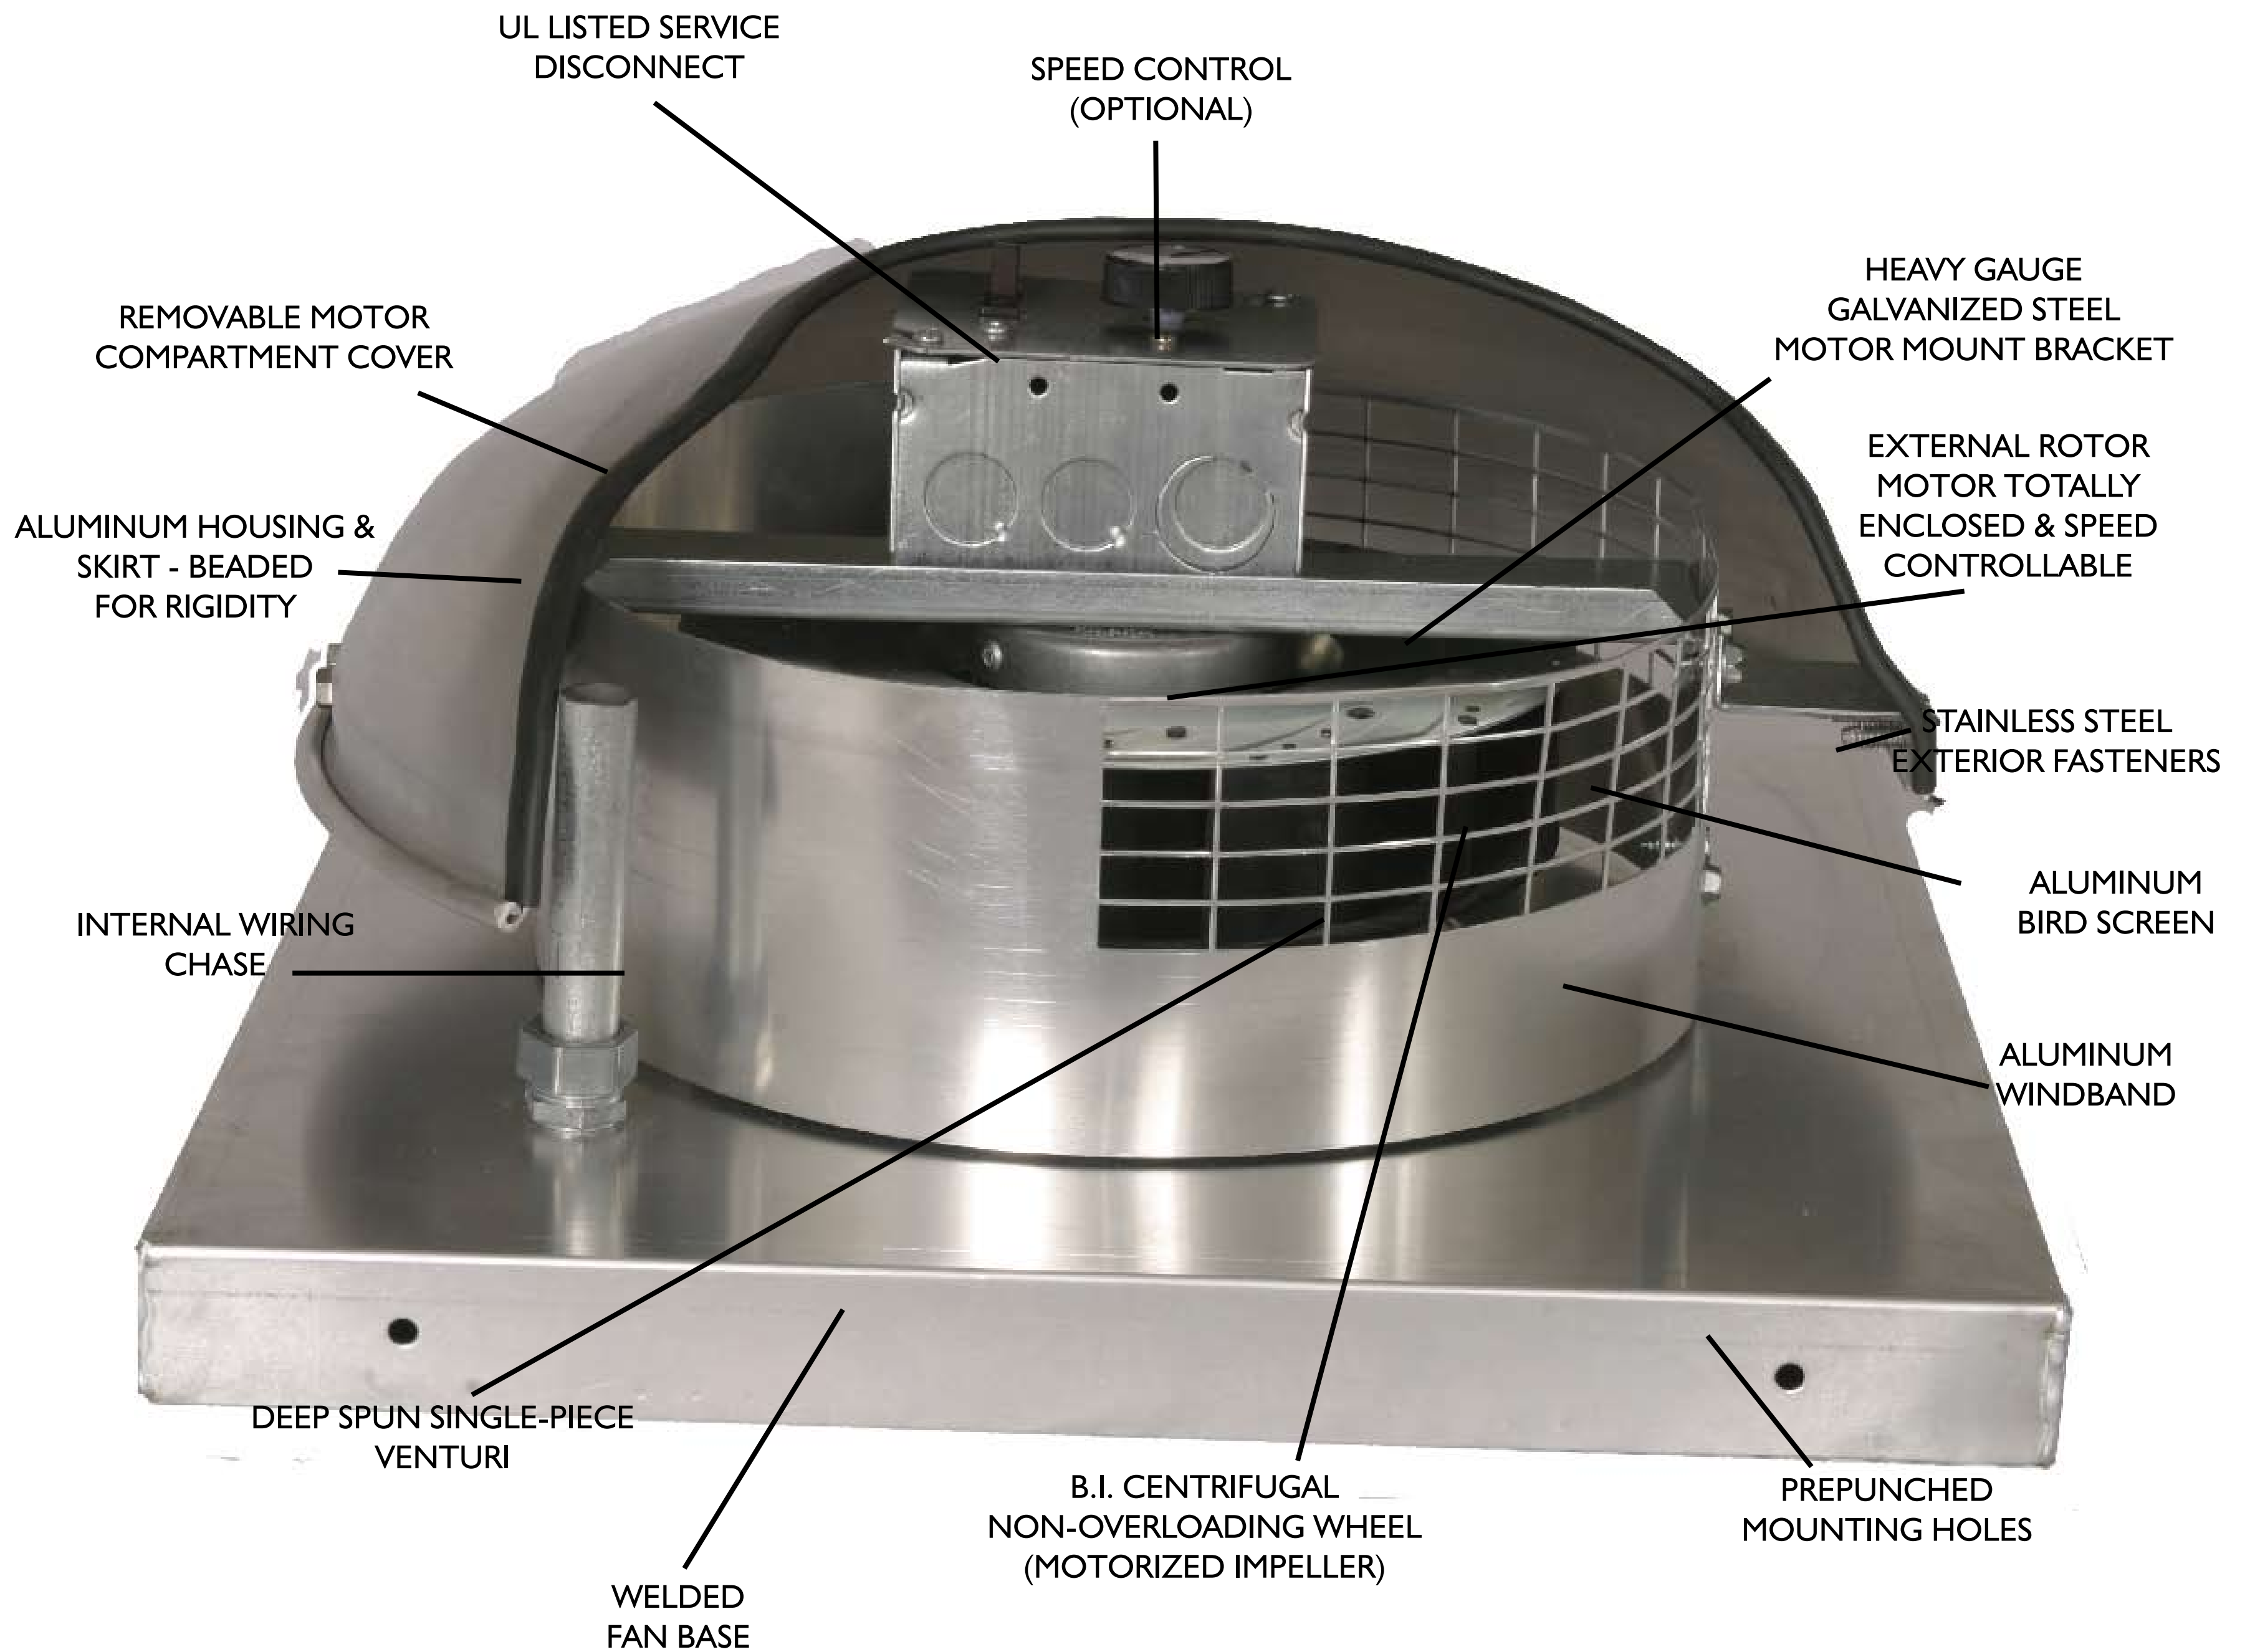

MODEL LPD - LOW PROFILE DIRECT DRIVE CENTRIFUGAL ROOF/WALL EXHAUSTER

GREENHECK = G
LOREN COOK = ACED

PENNBARRY = DOMEX
ACME = PRN

ULTRA LOW PROFILE (1/2 THE HEIGHT OF COMPETITORS UNITS)

WARRANTY
5 YR FAN
1 YR MOTOR