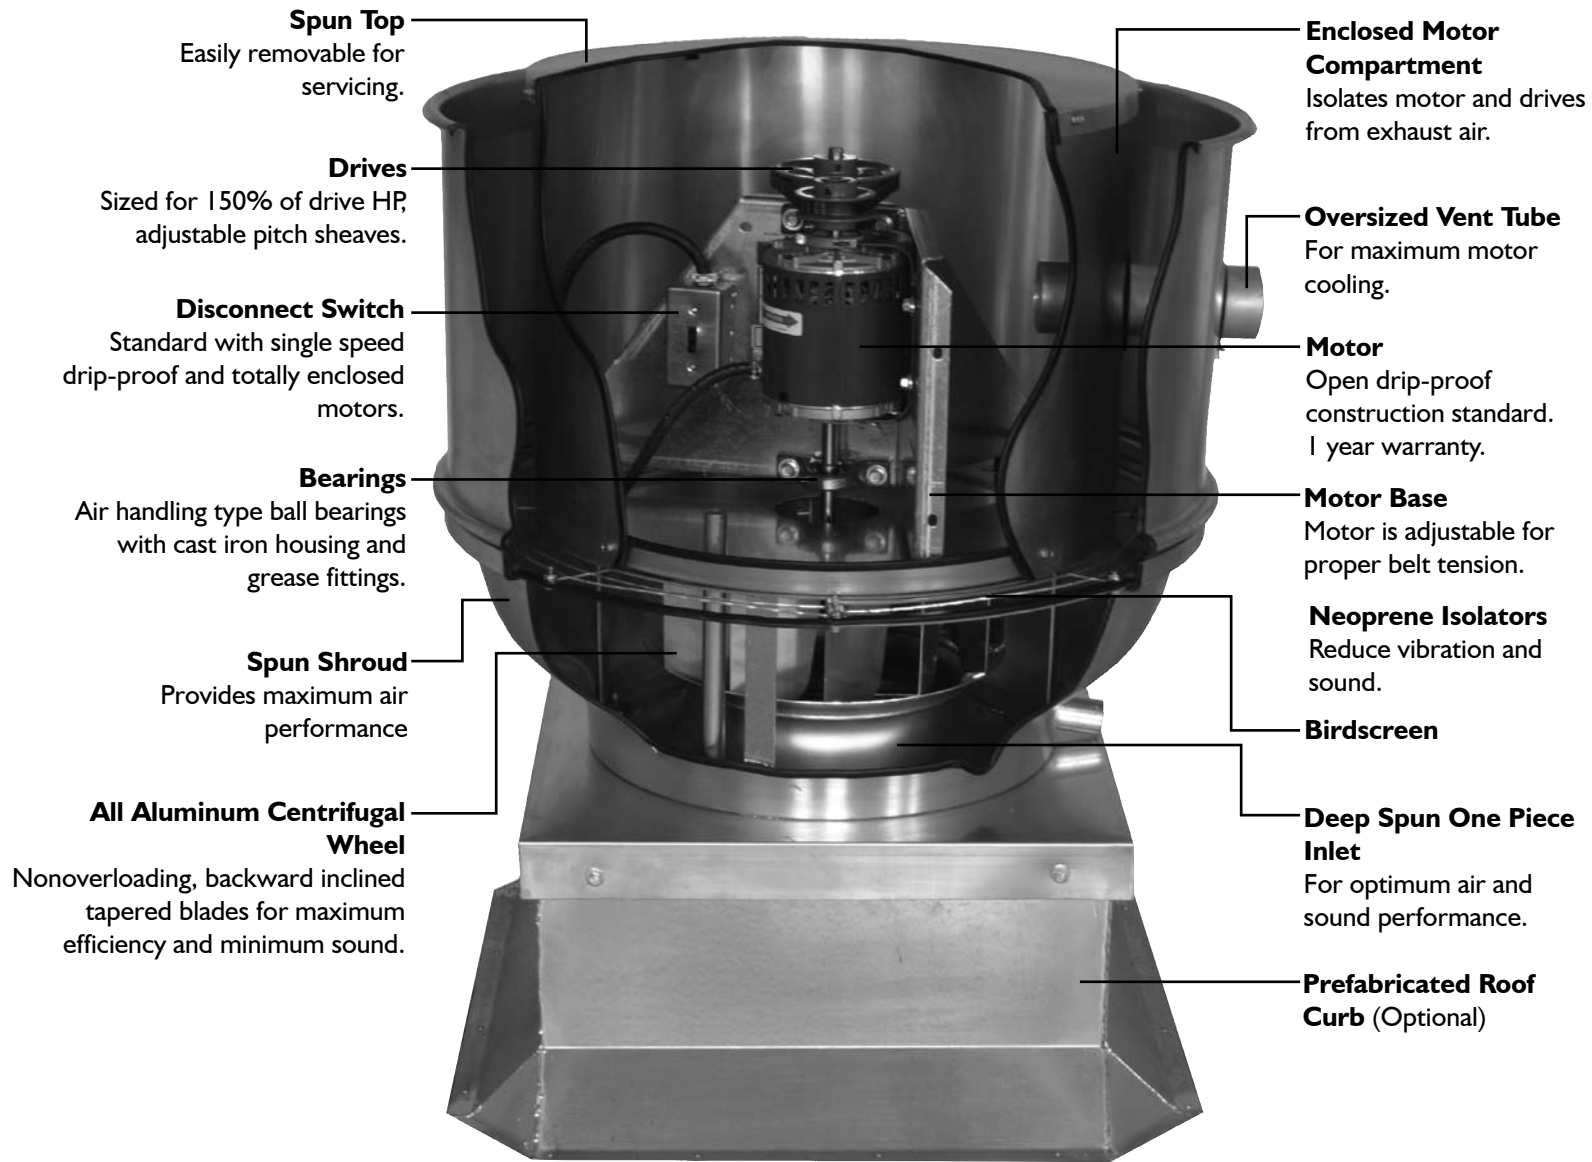

Model TXB Cutaway Diagram

**Stainless Steel Exterior
Fasteners Standard.**

Model TXB-UL762 Restaurant Exhaust Cutaway Diagram