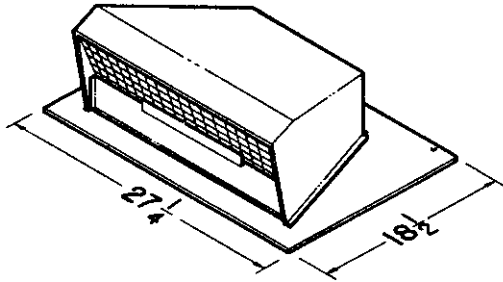

ROOF CAPS FOR FF/FFC UNITS

Model 437

- High capacity design - up to 1200 CFM
- Built-in birdscreen
- Steel, black electrically - bonded epoxy finish

Model 636

- Black electrically - bonded epoxy finish
- Built-in backdraft damper & birdscreen
- For 3" or 4" round duct

Model 636AL

- Same as Model 636 - except Aluminum
- Natural finish

Model 634

- Black electrically - bonded epoxy finish
- Built-in backdraft damper & birdscreen
- For 3 1/4" x 10" or up to 8" round duct

Model 644