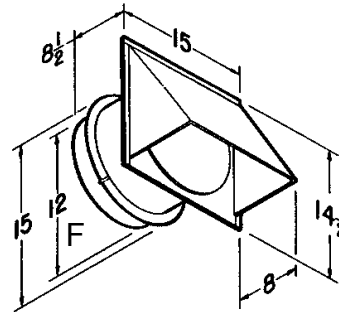

WALL CAPS FOR FF/FFC UNITS

- Model 441**
- Gravity dampers
 - Collar with birdscreen for attaching 10" round duct
 - Steel construction with aluminum louvers

- Model 613**
- High Capacity
 - Built-in backdraft damper & birdscreen
 - Aluminum natural finish
 - For 12" round duct