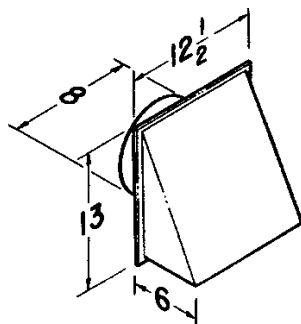

1. **Model 643**
2. Aluminum natural finish
   - Built-in backdraft damper
   - For 8" round duct

Project: _____	Submitted: _____
Customer: _____	Approved: _____
Location: _____