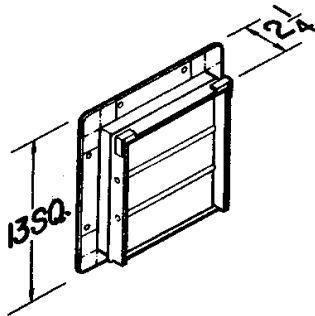

WALL CAPS FOR FF/FFC UNITS

- Model 441**
- Gravity dampers
 - Collar with birdscreen for attaching 10" round duct
 - Steel construction with aluminum louvers

- Model 613**
- High Capacity
 - Built-in backdraft damper & birdscreen
 - Aluminum natural finish
 - For 12" round duct