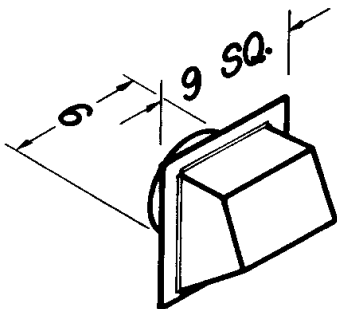

WALL CAPS FOR FF/FFC UNITS

- Model 441**
- Gravity dampers
 - Collar with birdscreen for attaching 10" round duct
 - Steel construction with aluminum louvers

- Model 613**
- High Capacity
 - Built-in backdraft damper & birdscreen
 - Aluminum natural finish
 - For 12" round duct