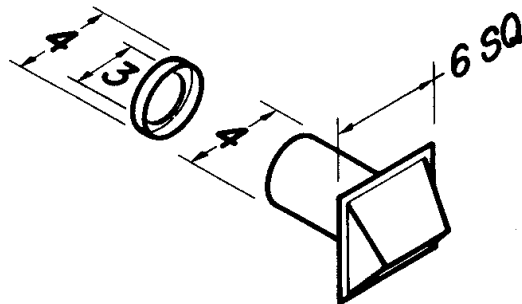

1. **Model 642**
2. Aluminum natural finish
   - Built-in backdraft damper
   - For 3" or 4" round duct (4" to 3" transition included)