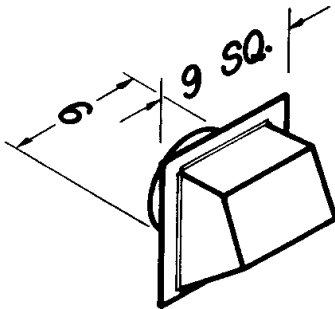

WALL CAPS FOR FF/FFC UNITS

Model 441

- Gravity dampers
- Collar with birdscreen for attaching 10" round duct
- Steel construction with aluminum louvers

Model 613

- High Capacity
- Built-in backdraft damper & birdscreen
- Aluminum natural finish
- For 12" round duct