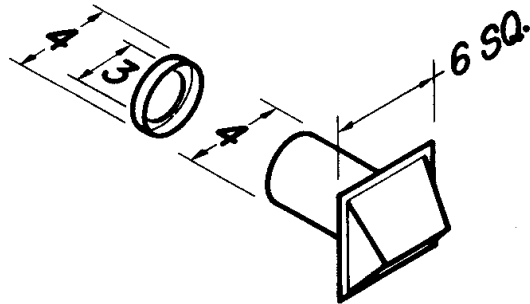

Model 642

- Aluminum natural finish
- Built-in backdraft damper
- For 3" or 4" round duct (4" to 3" transition included)