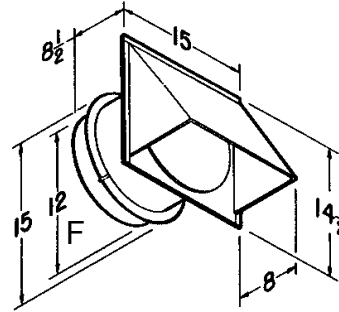

WALL CAPS FOR FF/FFC UNITS

Model 441

- Gravity dampers
- Collar with birdscreen for attaching 10" round duct
- Steel construction with aluminum louvers

Model 613

- High Capacity
- Built-in backdraft damper & birdscreen
- Aluminum natural finish
- For 12" round duct