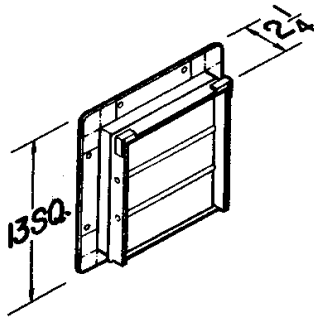

WALL CAPS FOR FF/FFC UNITS

Model 441

- Gravity dampers
- Collar with birdscreen for attaching 10" round duct
- Steel construction with aluminum louvers

Model 613

- High Capacity
- Built-in backdraft damper & birdscreen
- Aluminum natural finish
- For 12" round duct