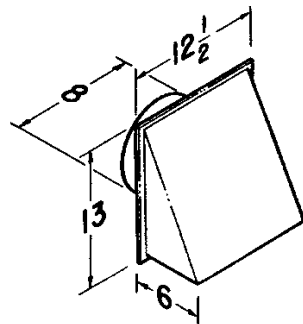

Model 643

- Aluminum natural finish
- Built-in backdraft damper
- For 8" round duct

Project: _____	Submitted: _____
Customer: _____	Approved: _____
Location: _____