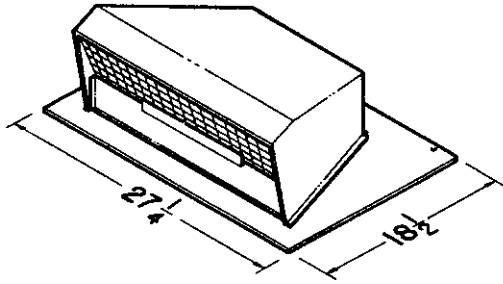

## ROOF CAPS FOR FF/FFC UNITS

**Model 437**

- High capacity design - up to 1200 CFM
- Built-in birdscreen
- Steel, black electrically - bonded epoxy finish

**Model 636**

- Black electrically - bonded epoxy finish
- Built-in backdraft damper & birdscreen
- For 3" or 4" round duct

**Model 636AL**

- Same as Model 636 - except Aluminum
- Natural finish

**Model 634**

- Black electrically - bonded epoxy finish
- Built-in backdraft damper & birdscreen
- For 3 1/4" x 10" or up to 8" round duct