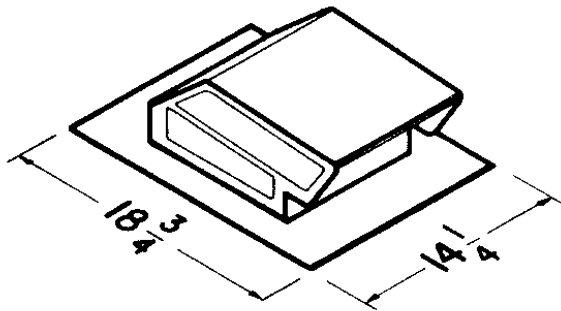

## ROOF CAPS FOR FF/FFC UNITS

**Model 437**

- High capacity design - up to 1200 CFM
- Built-in birdscreen
- Steel, black electrically - bonded epoxy finish

**Model 636**

- Black electrically - bonded epoxy finish
- Built-in backdraft damper & birdscreen
- For 3" or 4" round duct

**Model 636AL**

- Same as Model 636 - except Aluminum
- Natural finish

**Model 634**

- Black electrically - bonded epoxy finish
- Built-in backdraft damper & birdscreen
- For 3 1/4" x 10" or up to 8" round duct