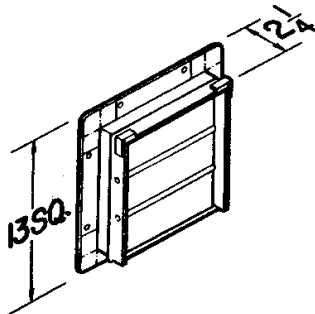

WALL CAPS FOR FF/FFC UNITS

- Model 441**
- Gravity dampers
 - Collar with birdscreen for attaching 10" round duct
 - Steel construction with aluminum louvers

- Model 613**
- High Capacity
 - Built-in backdraft damper & birdscreen
 - Aluminum natural finish
 - For 12" round duct