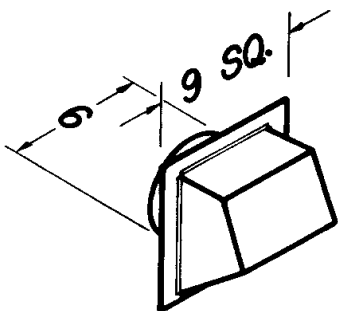

WALL CAPS FOR FF/FFC UNITS

- Model 441**
- Gravity dampers
 - Collar with birdscreen for attaching 10" round duct
 - Steel construction with aluminum louvers

- Model 613**
- High Capacity
 - Built-in backdraft damper & birdscreen
 - Aluminum natural finish
 - For 12" round duct