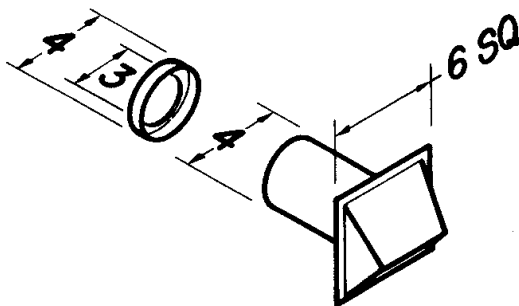

1. **Model 642**
2. Aluminum natural finish
   - Built-in backdraft damper
   - For 3" or 4" round duct (4" to 3" transition included)