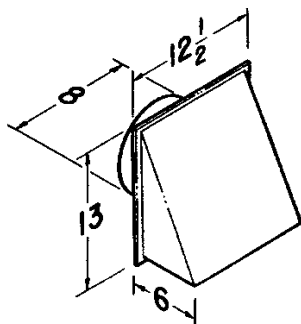

1. **Model 643**
2. Aluminum natural finish
   - Built-in backdraft damper
   - For 8" round duct

Project: _____	Submitted: _____
Customer: _____	Approved: _____
Location: _____