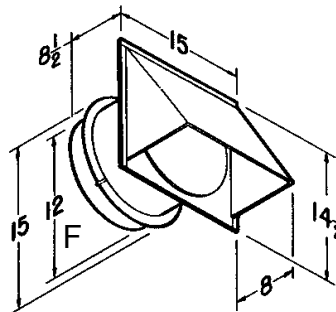

WALL CAPS FOR FF/FFC UNITS

- Model 441**
- Gravity dampers
 - Collar with birdscreen for attaching 10" round duct
 - Steel construction with aluminum louvers

- Model 613**
- High Capacity
 - Built-in backdraft damper & birdscreen
 - Aluminum natural finish
 - For 12" round duct