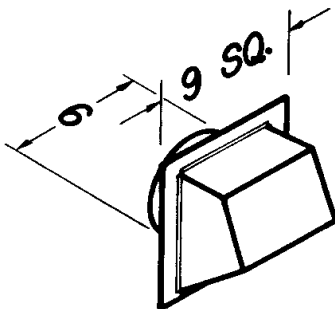

WALL CAPS FOR FF/FFC UNITS

- Model 441**
- Gravity dampers
 - Collar with birdscreen for attaching 10" round duct
 - Steel construction with aluminum louvers

- Model 613**
- High Capacity
 - Built-in backdraft damper & birdscreen
 - Aluminum natural finish
 - For 12" round duct