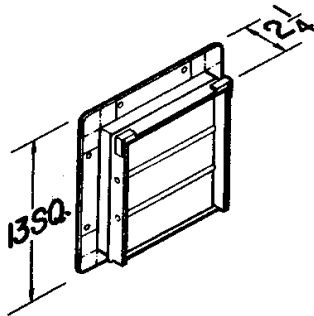

WALL CAPS FOR FF/FFC UNITS

- Model 441**
- Gravity dampers
 - Collar with birdscreen for attaching 10" round duct
 - Steel construction with aluminum louvers

- Model 613**
- High Capacity
 - Built-in backdraft damper & birdscreen
 - Aluminum natural finish
 - For 12" round duct