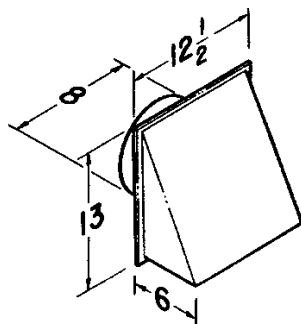

Model 643

- Aluminum natural finish
- Built-in backdraft damper
- For 8" round duct

Project: _____	Submitted: _____
Customer: _____	Approved: _____
Location: _____