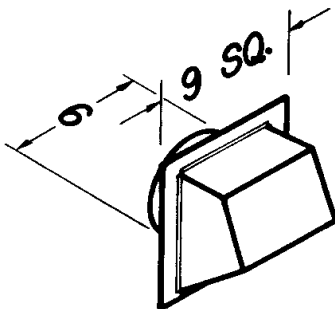

WALL CAPS FOR FF/FFC UNITS

Model 441

- Gravity dampers
- Collar with birdscreen for attaching 10" round duct
- Steel construction with aluminum louvers

Model 613

- High Capacity
- Built-in backdraft damper & birdscreen
- Aluminum natural finish
- For 12" round duct