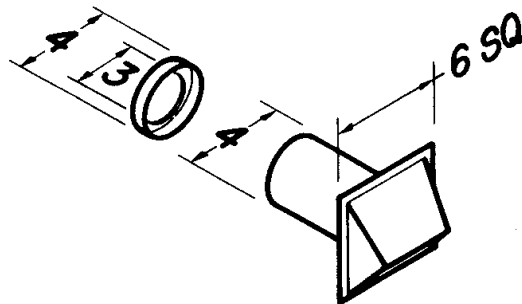

Model 642

- Aluminum natural finish
- Built-in backdraft damper
- For 3" or 4" round duct (4" to 3" transition included)