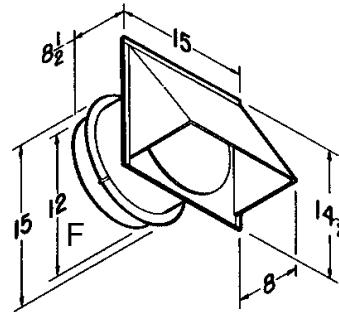

WALL CAPS FOR FF/FFC UNITS

Model 441

- Gravity dampers
- Collar with birdscreen for attaching 10" round duct
- Steel construction with aluminum louvers

Model 613

- High Capacity
- Built-in backdraft damper & birdscreen
- Aluminum natural finish
- For 12" round duct