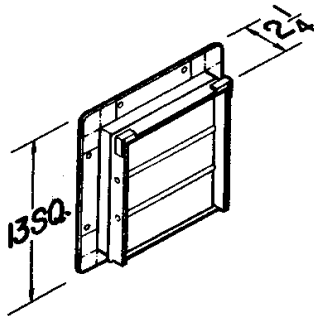

WALL CAPS FOR FF/FFC UNITS

Model 441

- Gravity dampers
- Collar with birdscreen for attaching 10" round duct
- Steel construction with aluminum louvers

Model 613

- High Capacity
- Built-in backdraft damper & birdscreen
- Aluminum natural finish
- For 12" round duct