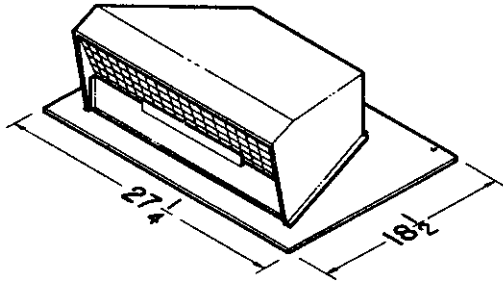

ROOF CAPS FOR FF/FFC UNITS

Model 437

- High capacity design - up to 1200 CFM
- Built-in birdscreen
- Steel, black electrically - bonded epoxy finish

Model 636

- Black electrically - bonded epoxy finish
- Built-in backdraft damper & birdscreen
- For 3" or 4" round duct

Model 636AL

- Same as Model 636 - except Aluminum
- Natural finish

Model 634

- Black electrically - bonded epoxy finish
- Built-in backdraft damper & birdscreen
- For 3 1/4" x 10" or up to 8" round duct

Model 644