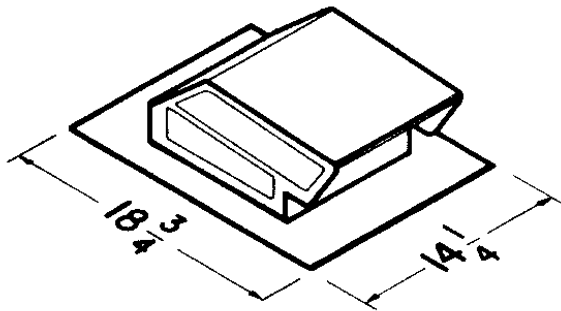

ROOF CAPS FOR FF/FFC UNITS

Model 437

- High capacity design - up to 1200 CFM
- Built-in birdscreen
- Steel, black electrically - bonded epoxy finish

Model 636

- Black electrically - bonded epoxy finish
- Built-in backdraft damper & birdscreen
- For 3" or 4" round duct

Model 636AL

- Same as Model 636 - except Aluminum
- Natural finish

Model 634

- Black electrically - bonded epoxy finish
- Built-in backdraft damper & birdscreen
- For 3 1/4" x 10" or up to 8" round duct

Model 644