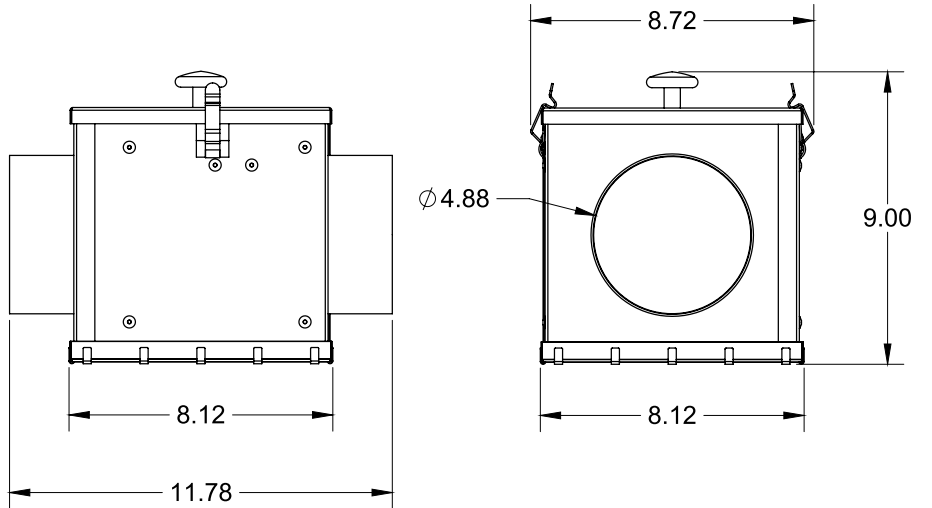

Jencofan Filter Box Pressure Drop	
Model	FB4
Duct Diameter (in)	4
Filter MERV Rating	MERV 8
Filter Dimensions (in)	8 x 8 x 2

26 Ga galvanized construction

JencoFan Filter Box Pressure Drop	
Model	FB5
Duct Diameter (in)	5
Filter MERV Rating	MERV 8
Filter Dimensions (in)	8 x 8 x 2

26 Ga galvanized construction

JencoFan Filter Box Pressure Drop	
Model	FB6
Duct Diameter (in)	6
Filter MERV Rating	MERV 8
Filter Dimensions (in)	8 x 8 x 2

26 Ga galvanized construction

• Maximum recommended filter velocity: 700 FPM