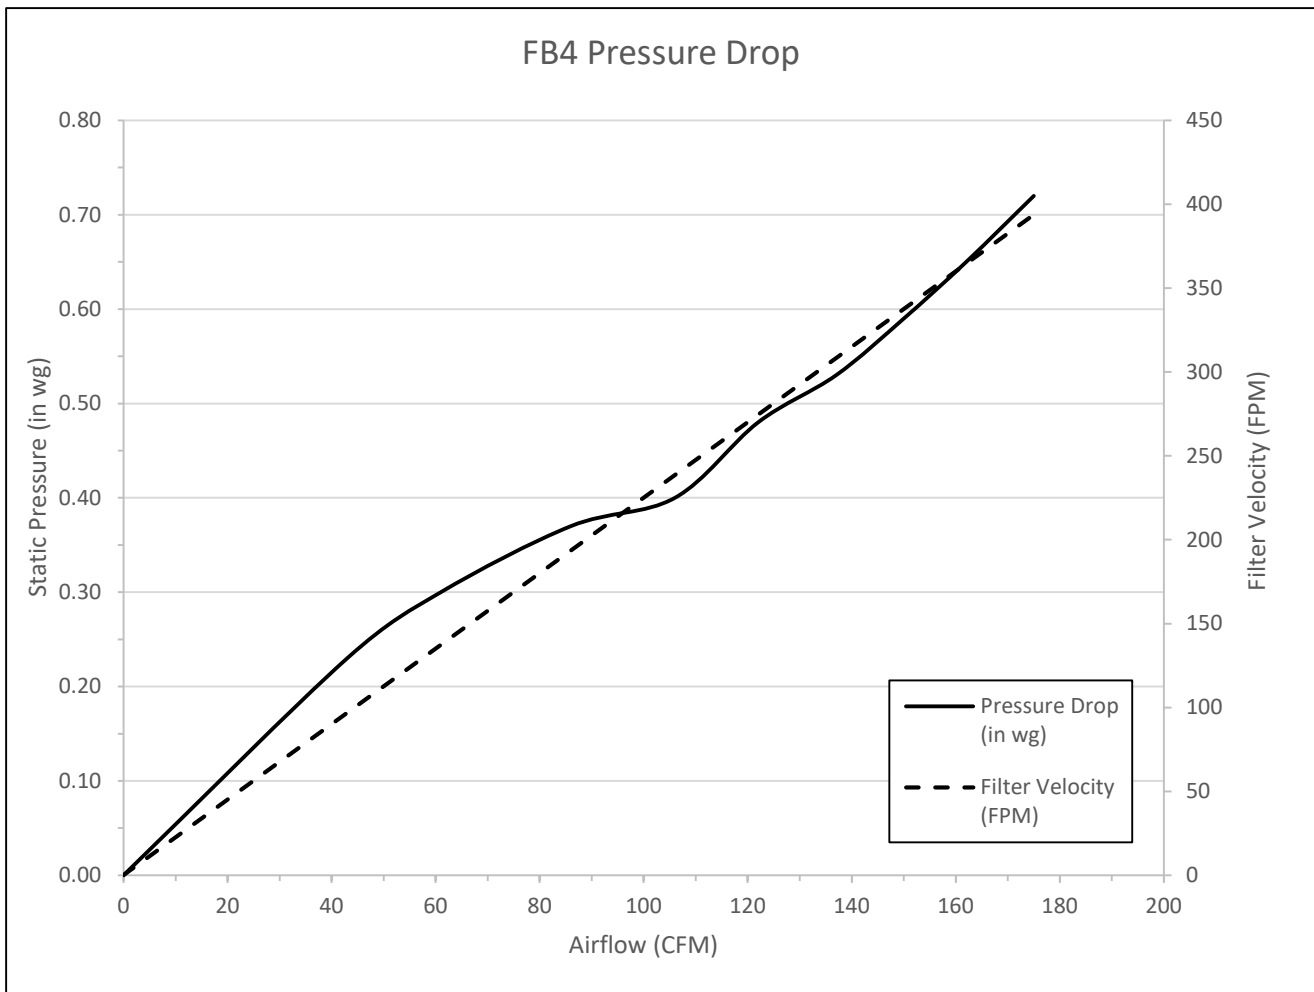

Jencofan Filter Box Pressure Drop	
Model	FB4
Duct Diameter (in)	4
Filter MERV Rating	MERV 8
Filter Dimensions (in)	8 x 8 x 2

26 Ga galvanized construction

JencoFan Filter Box Pressure Drop	
Model	FB5
Duct Diameter (in)	5
Filter MERV Rating	MERV 8
Filter Dimensions (in)	8 x 8 x 2

26 Ga galvanized construction

JencoFan Filter Box Pressure Drop	
Model	FB6
Duct Diameter (in)	6
Filter MERV Rating	MERV 8
Filter Dimensions (in)	8 x 8 x 2

26 Ga galvanized construction

• Maximum recommended filter velocity: 700 FPM