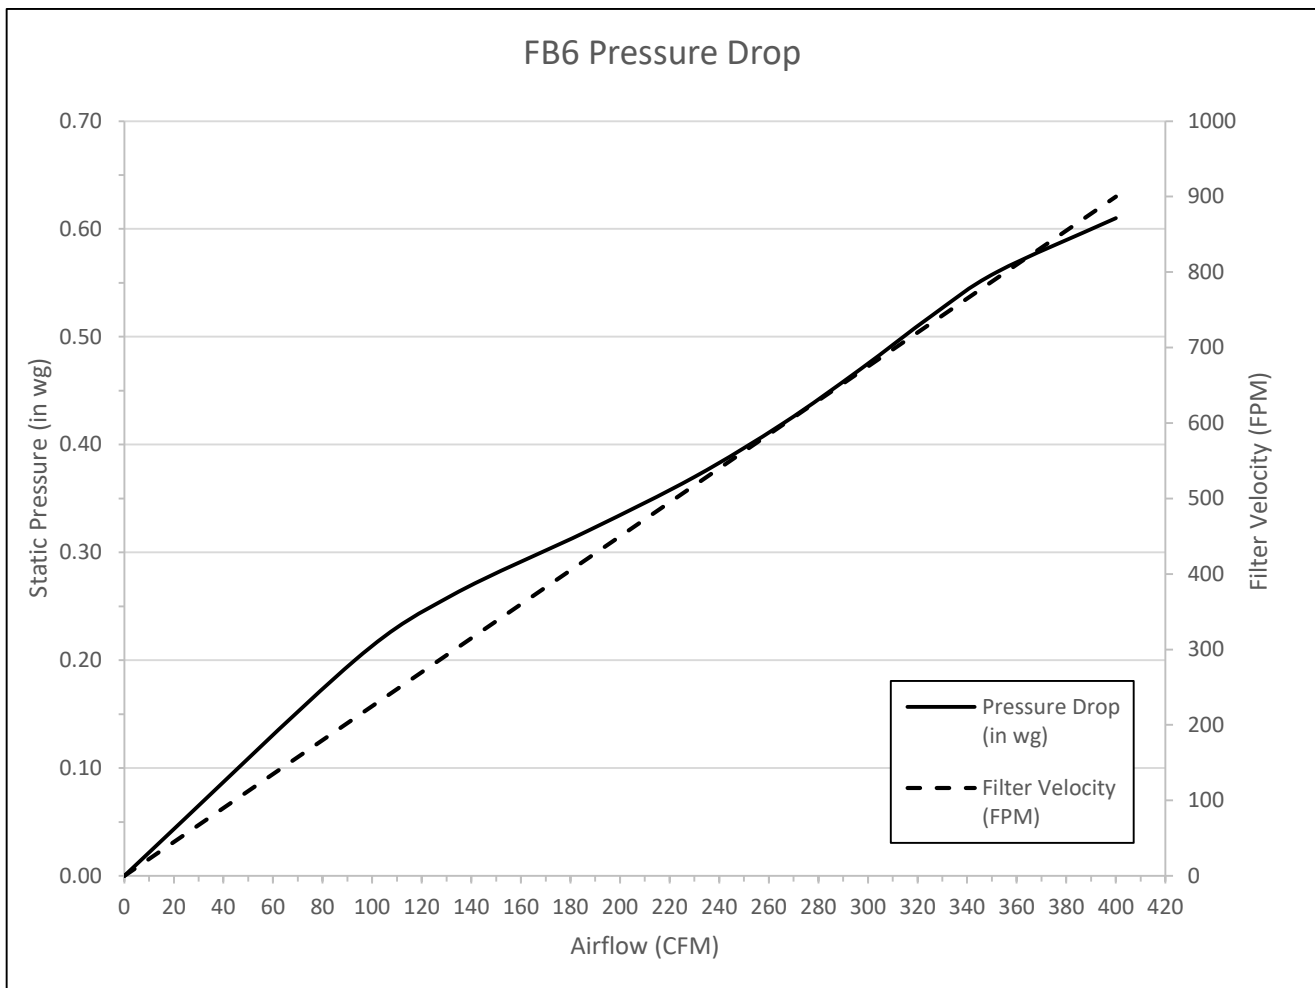

Jencofan Filter Box Pressure Drop	
Model	FB4
Duct Diameter (in)	4
Filter MERV Rating	MERV 8
Filter Dimensions (in)	8 x 8 x 2

26 Ga galvanized construction

JencoFan Filter Box Pressure Drop	
Model	FB5
Duct Diameter (in)	5
Filter MERV Rating	MERV 8
Filter Dimensions (in)	8 x 8 x 2

26 Ga galvanized construction

JencoFan Filter Box Pressure Drop	
Model	FB6
Duct Diameter (in)	6
Filter MERV Rating	MERV 8
Filter Dimensions (in)	8 x 8 x 2

26 Ga galvanized construction

• Maximum recommended filter velocity: 700 FPM