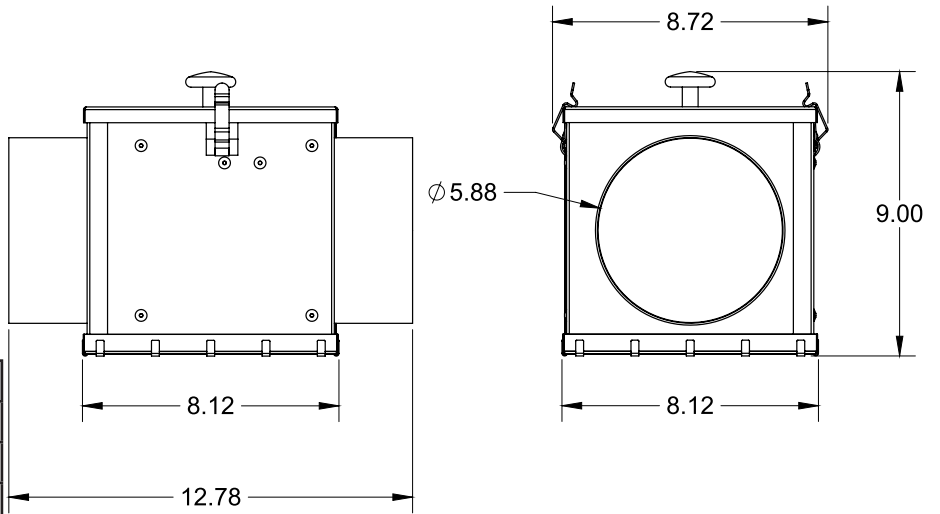

Jencofan Filter Box Pressure Drop	
Model	FB4
Duct Diameter (in)	4
Filter MERV Rating	MERV 8
Filter Dimensions (in)	8 x 8 x 2

26 Ga galvanized construction

JencoFan Filter Box Pressure Drop	
Model	FB5
Duct Diameter (in)	5
Filter MERV Rating	MERV 8
Filter Dimensions (in)	8 x 8 x 2

26 Ga galvanized construction

JencoFan Filter Box Pressure Drop	
Model	FB6
Duct Diameter (in)	6
Filter MERV Rating	MERV 8
Filter Dimensions (in)	8 x 8 x 2

26 Ga galvanized construction

• Maximum recommended filter velocity: 700 FPM