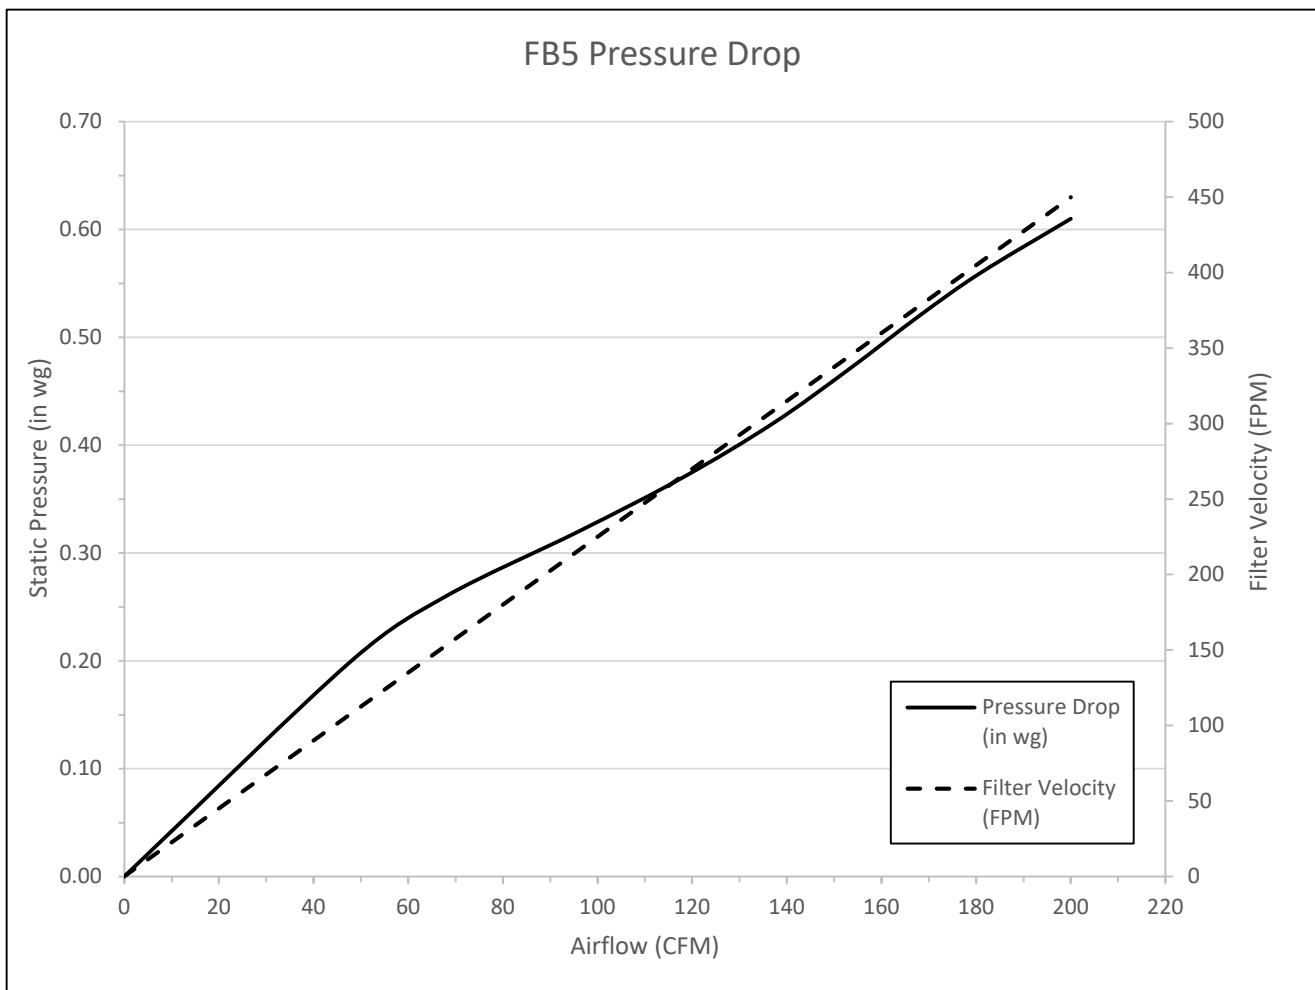

Jencofan Filter Box Pressure Drop	
Model	FB4
Duct Diameter (in)	4
Filter MERV Rating	MERV 8
Filter Dimensions (in)	8 x 8 x 2

26 Ga galvanized construction

JencoFan Filter Box Pressure Drop	
Model	FB5
Duct Diameter (in)	5
Filter MERV Rating	MERV 8
Filter Dimensions (in)	8 x 8 x 2

26 Ga galvanized construction

JencoFan Filter Box Pressure Drop	
Model	FB6
Duct Diameter (in)	6
Filter MERV Rating	MERV 8
Filter Dimensions (in)	8 x 8 x 2

26 Ga galvanized construction

• Maximum recommended filter velocity: 700 FPM