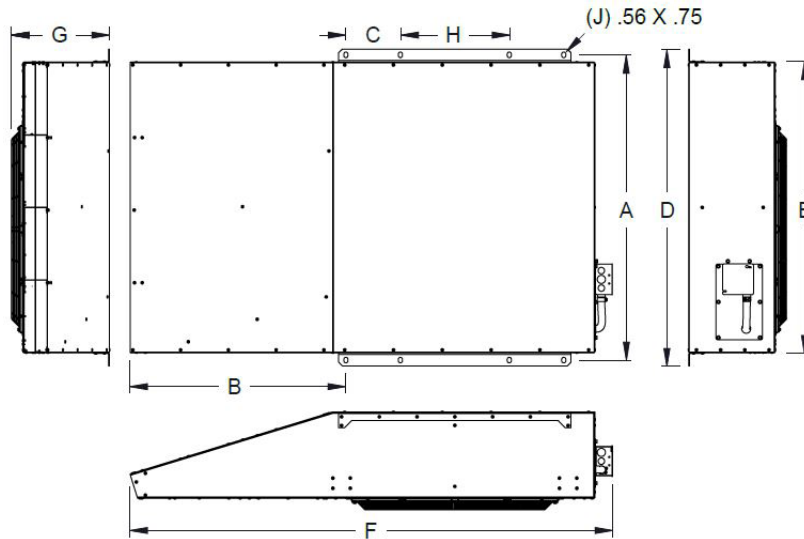

DIMENSIONS

Model	A	B	C	D	E	F	G	H	J	WT (LB)
IFFT-50N	33-7/16	22-1/2	10-13/16	35	31-5/8	50-7/8	12-3/16	-	6	168
IFFTe-50N-1PH	33-7/16	22-1/2	10-13/16	35	31-5/8	50-7/8	15	-	6	168
IFFT-75N	41-5/16	29-1/4	7-3/8	42-7/8	39-1/2	65-3/8	12-13/16	14-3/4	8	265
IFFT-100N	41-5/16	29-1/4	7-3/8	42-7/8	39-1/2	65-3/8	14-13/16	14-3/4	8	265

NOTE: All dimensions shown are in inches.

* Approximate unit weight includes an average cataloged motor and no crating.

PERFORMANCE

IFFT Model	Number of Poles	RPM	Thrust (N)	Flow (CFM)	Nominal Power (kW)	Full Load Current 230V (A)	Full Load Current 460V (A)	Full Load Current 575V (A)	Frequency (Hz)	Sound Level (LwA)	Sound Pressure* (dBA) 5ft
IFFT-50N	4/8	1650 / 855	47 / 13	3384 / 1754	1.5 / 0.22	6.13 / 2.06	3.07 / 1.03	2.45/0.82	60	95 / 79	83 / 66
IFFT-75N	4/8	1715/865	72 / 18	4709 / 2366	2.5 / 0.45	9.69 / 3.18	5.12 / 1.61	4.10/1.29	60	97 / 82	85 / 70
IFFT-100N	4/8	1715/865	90 / 23	5238 / 2631	2.5 / 0.45	9.69 / 3.18	5.12 / 1.61	4.10/1.29	60	98 / 82	86 / 69