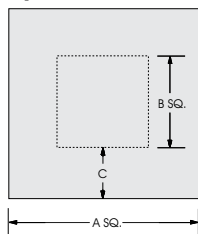

JencoFan

6393 Powers Avenue
Jacksonville, Florida 32217-2298
P: 904.731.4711 / F: 904.737.8322
www.Jencofan.com

Discharge Opening

Size	Housing O.D. A	Overall Width B	Overall Height C	D	No. Tiers	E (Curb Cap I.D.)	W	L	Filters (Qty)
9	24-1/2	32	28-1/2	16	3	24 x 24	12	10-1/2	16 x 20 (4)
10	28-1/2	36	28-1/2	16	3	28 x 28	13-1/4	11-5/8	16 x 25 (4)
12	28-1/2	36	28-1/2	16	3	28 x 28	15-7/8	13-5/8	16 x 25 (4)
15	32-1/2	40	30	21-1/2	4	32 x 32	18-3/4	16-1/4	21-1/2 x 28 (4)
18	36-1/2	44-1/4	35	26-1/2	5	36 x 36	22-1/4	19	24 x 30 (4)
20	51-1/4	59	47	26-1/2	5	51 x 51	23-3/16	25	25-1/2 x 45-1/2 (8)

Roof Curb Dimensional Data

Size	Prefab Curb O.D. A	Prefab Curb I.D. B	Curb Height C	E	F	G	H	I
9	22-3/4	19-1/2	8	7	1-1/2	1-1/2	16	19
10	26-1/2	23-1/2	8	7	1-1/2	1-1/2	20	23
12	26-1/2	23-1/2	8	7	1-1/2	1-1/2	20	23
15	30-1/2	27-1/2	8	7	1-1/2	1-1/2	24	27
18	34-5/8	31-3/8	8	7	1-1/2	1-1/2	27	30
20	49	46	8	7	1-1/2	1-1/2	42	45

Duct Adaptor Dimensional Data

Size	A Sq.	B Sq.	C (Out to In)
9	18-1/2	14-1/2	2
10	22-1/2	18-1/2	2
12	22-1/2	18-1/2	2
15	26-1/2	20-1/2	3
18	30-1/2	24-1/2	3
20	45	30	7-1/2

FAN SPECIFICATIONS									MOTOR SPECIFICATIONS				
Line	Qty.	Model No.	Tag	CFM	SP	Fan RPM	BHP	Sones	HP	Volts	Phase	Hertz	Encl
1													
2													
3													