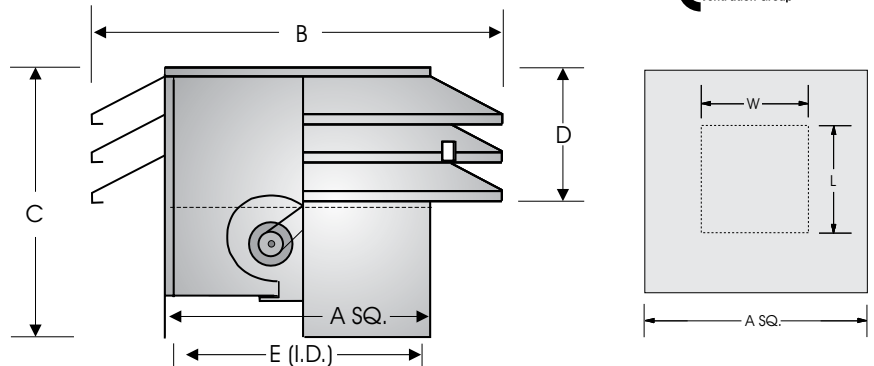

MODEL LSF FILTERED SUPPLY FAN with LOUVERED HOUSING

STANDARD FEATURES

- AMCA Air Licensed.
- cULus Listed - Standard 705 (Optional).
- Disconnect standard (Except two speed and explosion proof).
- Heavy-gauge galvanized construction (Louvered Aluminum).
- Statically and dynamically balanced forward curved wheel.
- Variable pitch drives standard.
- Drives sized for a minimum of 150% of drive horsepower.
- 5-year fan, and 1-year motor warranty.
- Heavy-duty L50 200,000 hour rated pillow block bearings.
- Low profile.
- Integral deep spun inlet.

JencoFan

6393 Powers Avenue
Jacksonville, Florida 32217-2298
P: 904.731.4711 / F: 904.737.8322
www.Jencofan.com

Discharge Opening

Size	Housing O.D. A	Overall Width B	Overall Height C	D	No. Tiers	E (Curb Cap I.D.)	W	L	Filters (Qty)
9	24-1/2	32	28-1/2	16	3	24 x 24	12	10-1/2	16 x 20 (4)
10	28-1/2	36	28-1/2	16	3	28 x 28	13-1/4	11-5/8	16 x 25 (4)
12	28-1/2	36	28-1/2	16	3	28 x 28	15-7/8	13-5/8	16 x 25 (4)
15	32-1/2	40	30	21-1/2	4	32 x 32	18-3/4	16-1/4	21-1/2 x 28 (4)
18	36-1/2	44-1/4	35	26-1/2	5	36 x 36	22-1/4	19	24 x 30 (4)
20	51-1/4	59	47	26-1/2	5	51 x 51	23-3/16	25	25-1/2 x 45-1/2 (8)

Roof Curb Dimensional Data

Size	Prefab Curb O.D. A	Prefab Curb I.D. B	Curb Height C	E	F	G	H	I
9	22-3/4	19-1/2	8	7	1-1/2	1-1/2	16	19
10	26-1/2	23-1/2	8	7	1-1/2	1-1/2	20	23
12	26-1/2	23-1/2	8	7	1-1/2	1-1/2	20	23
15	30-1/2	27-1/2	8	7	1-1/2	1-1/2	24	27
18	34-5/8	31-3/8	8	7	1-1/2	1-1/2	27	30
20	49	46	8	7	1-1/2	1-1/2	42	45

Duct Adaptor Dimensional Data

Size	A Sq.	B Sq.	C (Out to In)
9	18-1/2	14-1/2	2
10	22-1/2	18-1/2	2
12	22-1/2	18-1/2	2
15	26-1/2	20-1/2	3
18	30-1/2	24-1/2	3
20	45	30	7-1/2

FAN SPECIFICATIONS									MOTOR SPECIFICATIONS				
Line	Qty.	Model No.	Tag	CFM	SP	Fan RPM	BHP	Sones	HP	Volts	Phase	Hertz	Encl
1													
2													
3													