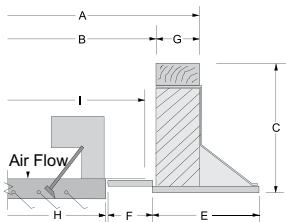

JencoFan

6393 Powers Avenue
Jacksonville, Florida 32217-2298
P: 904.731.4711 / F: 904.737.8322
www.Jencofan.com

Discharge Opening

Size	Housing O.D. A	Overall Width B	Overall Height C	D	No. Tiers	E (Curb Cap I.D.)	W	L	Filters (Qty)
9	24-1/2	32	28-1/2	16	3	24 x 24	12	10-1/2	16 x 20 (4)
10	28-1/2	36	28-1/2	16	3	28 x 28	13-1/4	11-5/8	16 x 25 (4)
12	28-1/2	36	28-1/2	16	3	28 x 28	15-7/8	13-5/8	16 x 25 (4)
15	32-1/2	40	30	21-1/2	4	32 x 32	18-3/4	16-1/4	21-1/2 x 28 (4)
18	36-1/2	44-1/4	35	26-1/2	5	36 x 36	22-1/4	19	24 x 30 (4)
20	51-1/4	59	47	26-1/2	5	51 x 51	23-3/16	25	25-1/2 x 45-1/2 (8)

Roof Curb Dimensional Data

Size	Prefab Curb O.D. A	Prefab Curb I.D. B	Curb Height C	E	F	G	H	I
9	22-3/4	19-1/2	8	7	1-1/2	1-1/2	16	19
10	26-1/2	23-1/2	8	7	1-1/2	1-1/2	20	23
12	26-1/2	23-1/2	8	7	1-1/2	1-1/2	20	23
15	30-1/2	27-1/2	8	7	1-1/2	1-1/2	24	27
18	34-5/8	31-3/8	8	7	1-1/2	1-1/2	27	30
20	49	46	8	7	1-1/2	1-1/2	42	45

Duct Adaptor Dimensional Data

Size	A Sq.	B Sq.	C (Out to In)
9	18-1/2	14-1/2	2
10	22-1/2	18-1/2	2
12	22-1/2	18-1/2	2
15	26-1/2	20-1/2	3
18	30-1/2	24-1/2	3
20	45	30	7-1/2

FAN SPECIFICATIONS									MOTOR SPECIFICATIONS				
Line	Qty.	Model No.	Tag	CFM	SP	Fan RPM	BHP	Sones	HP	Volts	Phase	Hertz	Encl
1													
2													
3													