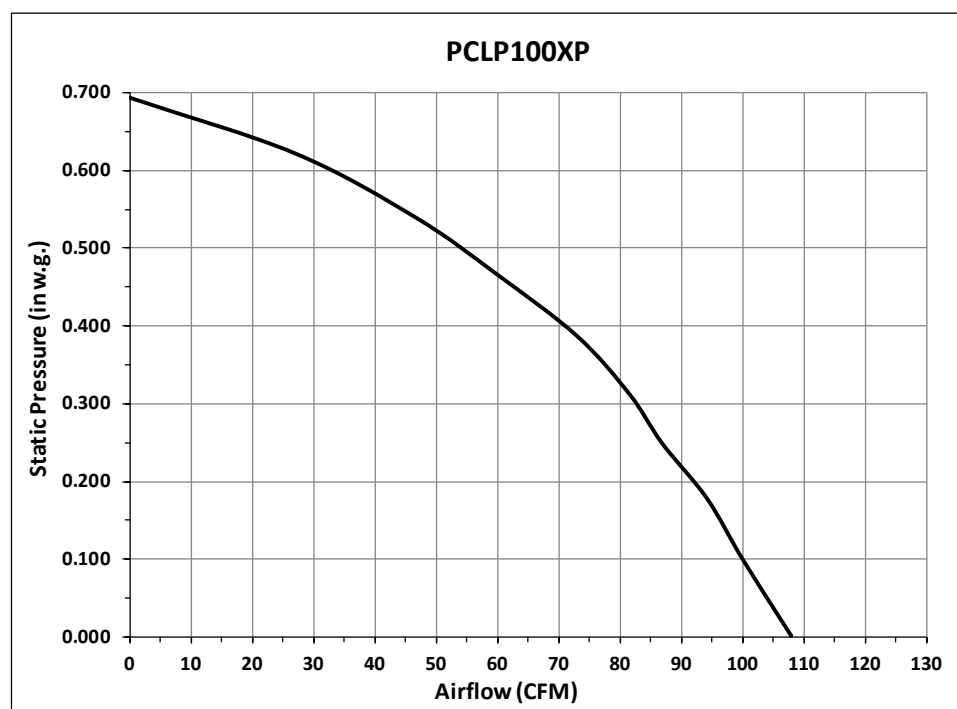

PERFORMANCE (HVI CERTIFIED)

Airflow (CFM)	Static Pressure (in w.g.)	Sound (Sones)	Efficacy (CFM/W)*	Max Power (Watts)*	Voltage / Frequency	Max Current (Amps)	Nom RPM
100	0.1	1.5	4.2	24.7	120VAC / 60Hz	0.21	878
86	0.25	-	3.7				

*Values are based off test data.