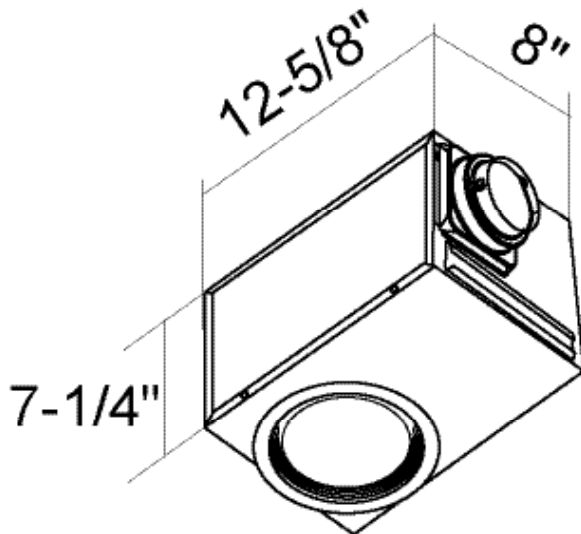

PCRL80 & PCRL80F Premium Choice Recessed Vent Light

Specifications

- HVI certified performance, 80 CFM @ .1" SP
- Very quiet, rated at 1.2 sones
- 120V/60HZ
- Galvanized housing with black polyester powder coat finish
- Universal 4" or 6" metal duct adaptor
- 14-24" adjustable hanging bars
- Fits 2x8 construction
- PCRL80 has a E26 bulb base (bulb sold separately)
- PCRL80F has a GU24 bulb base (CFL Spiral bulb included)
- Plug-&-Play compatible with PCSC (Speed Control) and PCHS (Humidity Sensor)
- 5-year warranty

*CAL*Green

Performance

CFM @ .1" SP	CFM @ .25" SP	Watts	Duct Dia	Sones @ .1" SP	Amps
80	50	19.7	4 & 6"	1.2	.27

PCRL80LC Light Cover comes standard with PCRL80F and is optional with PCRL80

Typical Specifications: